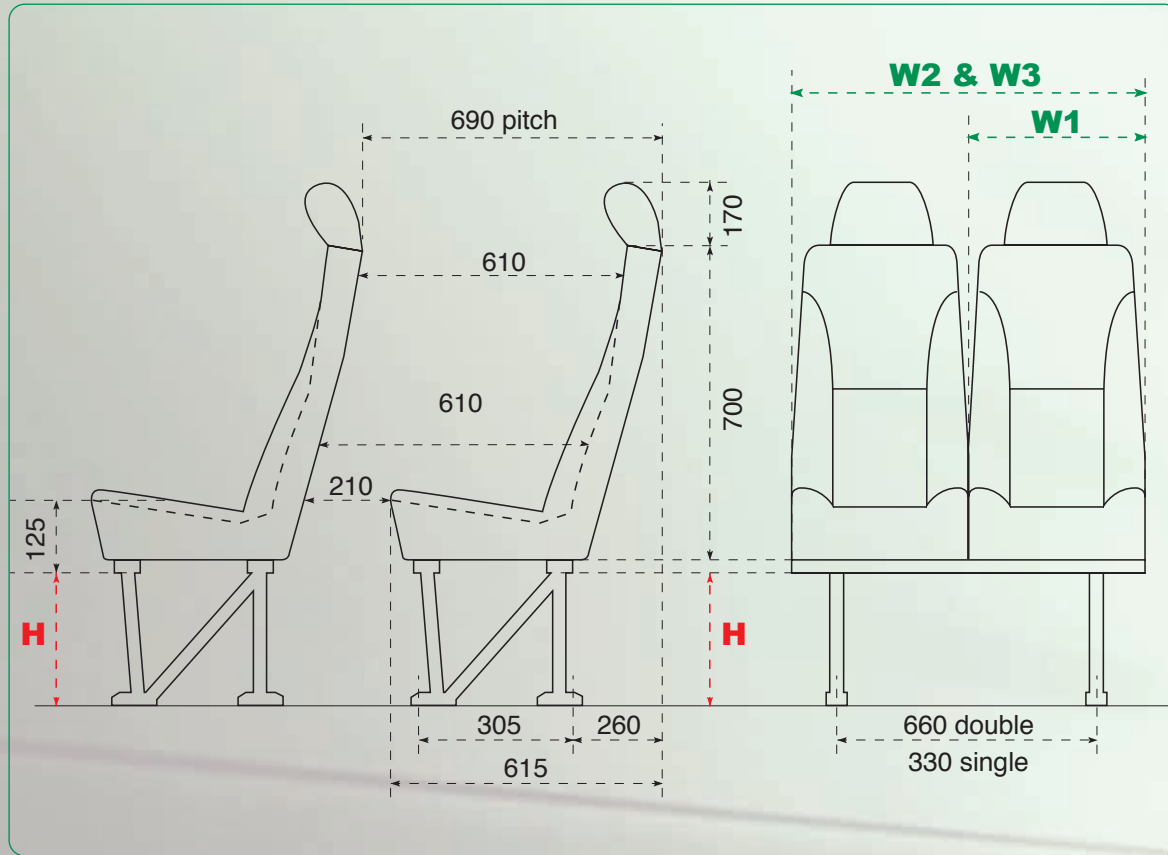

Standard Dimensions

All dimensions in mm unless otherwise stated.

M1

Leg Height	Width
225	400
275	425
300	450
325	
350	
375	

M2

Width	Width**
800	1200
850	1275
900	1350

** Condor M2 - single, double and treble (treble M2 on three legs)